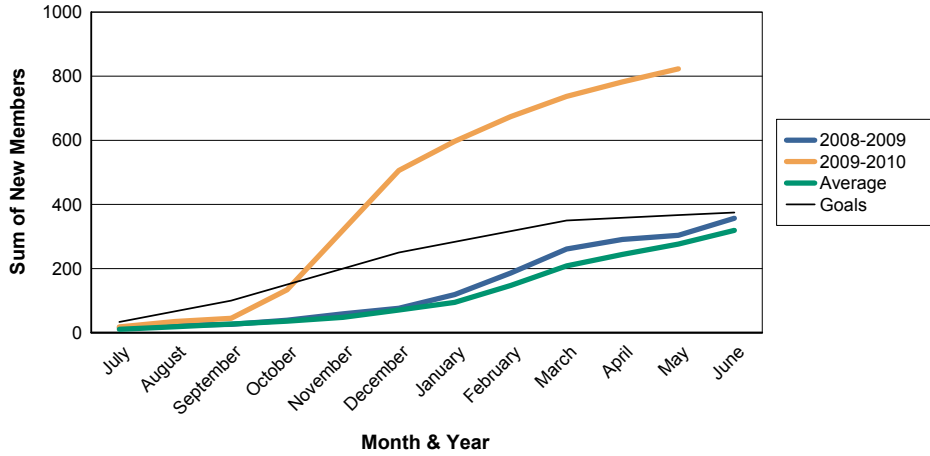

For District 323 G1

Sum of Charter Members/ Month & Year

For District 323 G1

3 Year Comparisons for GMT Constitutional Area 6

By GMT District

As of May 2010

Sum of New Members/ Month & Year

For District 323 G1