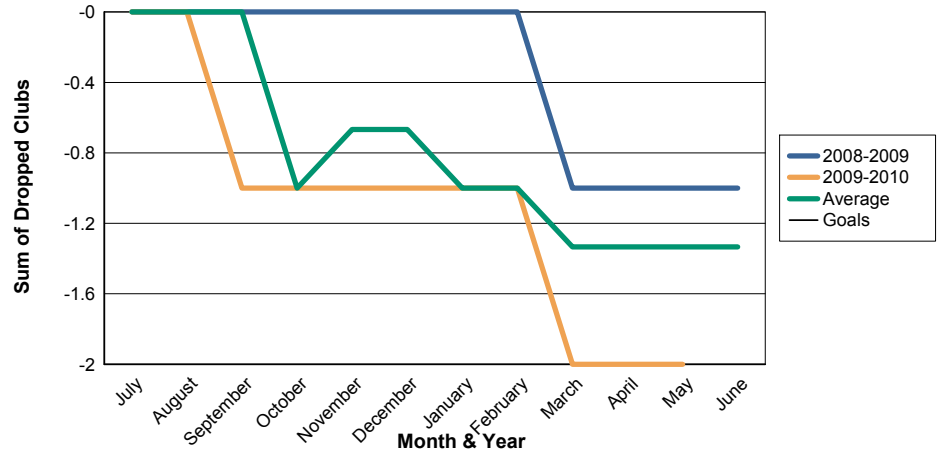

3 Year Comparisons for GMT Constitutional Area 6 By GMT District As of May 2010

Sum of New Clubs/ Month & Year

For District 323 G1

Sum of Dropped Clubs/ Month & Year

For District 323 G1

Sum of Net Clubs/ Month & Year