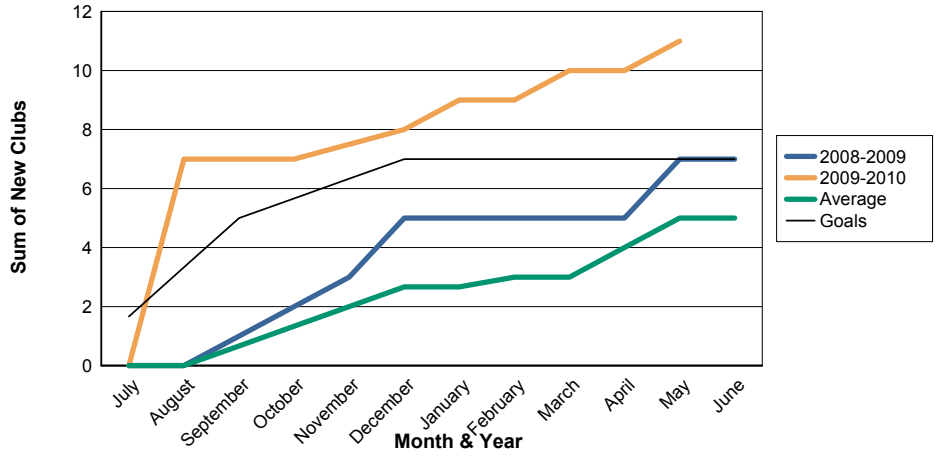

3 Year Comparisons for GMT Constitutional Area 6 By GMT District As of May 2010

Sum of New Clubs/ Month & Year

For District 323 G1

Sum of Dropped Clubs/ Month & Year

For District 323 G1

Sum of Net Clubs/ Month & Year