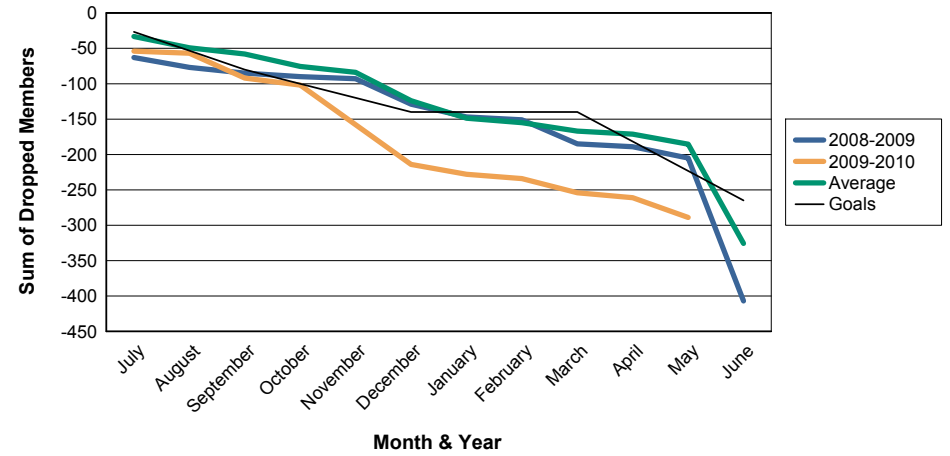

Sum of Dropped Members/ Month & Year

For District 323 G1