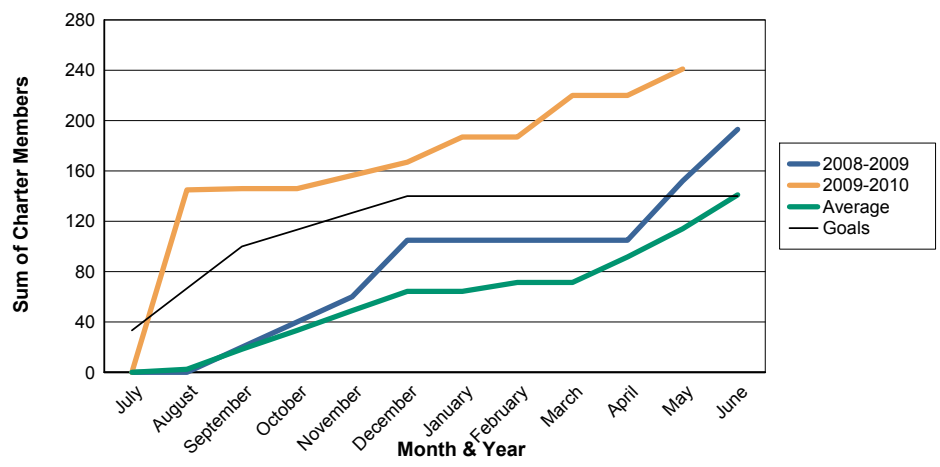

Sum of Charter Members/ Month & Year

For District 323 G1