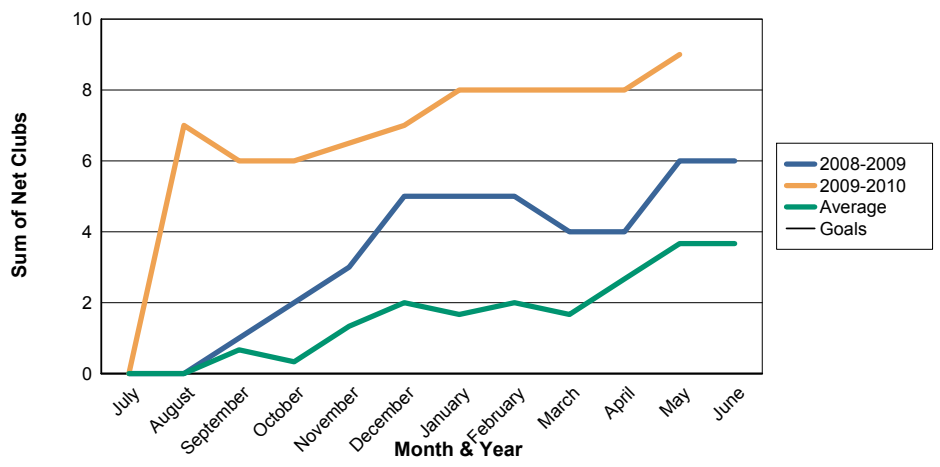

Sum of Net Clubs/ Month & Year

For District 323 G1